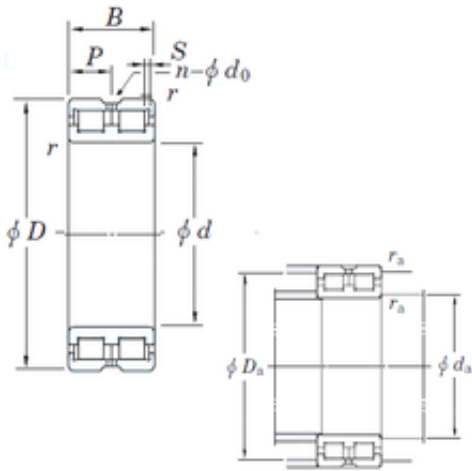

PRECISION BEARING ACCESSORIES SPAIN C...

100 mm x 140 mm x 40 mm KOYO DC4920VW cylindrical roller bearings

Bearing No. DC4920VW

DC4920VW Bearing 2D drawings and 3D CAD models

| | |
|-------------------------------|---------------|
| Size | 100x140x40 mm |
| Bore Diameter | 100 mm |
| Outer Diameter | 140 mm |
| Width | 40 mm |
| d | 100 mm |
| D | 140 mm |
| B | 40 mm |
| C | 40 mm |
| n | 4 mm |
| p | 20 mm |
| r min. | 1,1 mm |
| S | 2 mm |
| da min. | 107 mm |
| Da max. | 133 mm |
| ra max. | 1 mm |
| Weight | 1,95 Kg |
| Basic dynamic load rating (C) | 194 kN |
| Bearing No. | DC4920VW |
| r(min) | 1.1 |
| Cr | 194 |
| C0r | 400 |
| S | 2 mm |
| P | 20 |
| n(qty) | 4 |
| do | 2.5 |

PRECISION BEARING ACCESSORIES SPAIN C...

| | |
|------------------------------|------|
| da(min) | 107 |
| Da(max) | 133 |
| ra(max) | 1 |
| (Refer.)Mass(Fixed side)(kg) | 1.90 |