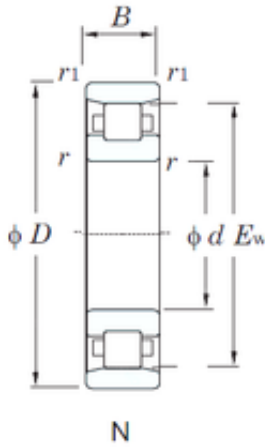

# PRECISION BEARING ACCESSORIES SPAIN C...

110 mm x 200 mm x 38 mm KOYO N222  
cylindrical roller bearings

Bearing No. N222

N222 Bearing 2D drawings and 3D CAD models

Size	110x200x38 mm
Bore Diameter	110 mm
Outer Diameter	200 mm
Width	38 mm
d	110 mm
D	200 mm
Ew	178.5 mm
B	38 mm
C	38 mm
r min.	2.1 mm
r1 min.	2.1 mm
Weight	4.65 Kg
Basic dynamic load rating (C)	241 kN
Basic static load rating (C0)	290 kN
(Grease) Lubrication Speed	3100 r/min
Category	Bearings
Inventory	0.0
Manufacturer Name	KOYO
Minimum Buy Quantity	N/A
Weight / Kilogram	0
Product Group	B04144
Bearing No.	N222
r(min)	2.1
r1(min)	2.1
Cr	300

## PRECISION BEARING ACCESSORIES SPAIN C...

C0r	290
Cu	40.1
Grease lub.	3100
Oil lub.	3700
Fw	-
d1	-
B1	-
B2	-
da(min)	121
db(min)	-
db(max)	-
dc(min)	-
dd(min)	-
Da(max)	-
Db(max)	189
Db(min)	182
ra(max)	2
rb(max)	2
(Refer.)Mass(kg)	4.58