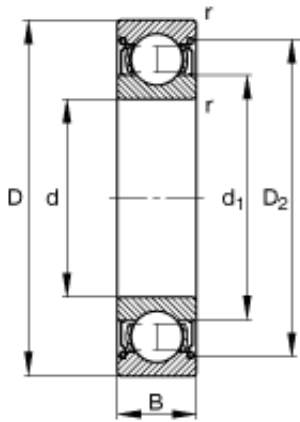

PRECISION BEARING ACCESSORIES SPAIN C...

120 mm x 150 mm x 16 mm FAG 61824-Y deep groove ball bearings

Bearing No. 61824-Y

Size	120x150x16 mm
Bore Diameter	120 mm
Outer Diameter	150 mm
Width	16 mm
d	120 mm
D	150 mm
B	16 mm
D_1	140,6 mm
$D_{a \max}$	145,4 mm
d_1	129,7 mm
$d_{a \min}$	124,6 mm
$r_{a \max}$	1 mm
r_{\min}	1 mm
m	0,563 kg / Weight
C_r	30500 N / Dynamic load rating (radial)
C_{0r}	33000 N / Static load rating (radial)
n_G	7900 1/min / Limiting speed
n_B	3750 1/min / Reference speed
C_{ur}	1680 N / Fatigue limit load, radial

61824-Y Bearing 2D drawings and 3D CAD models