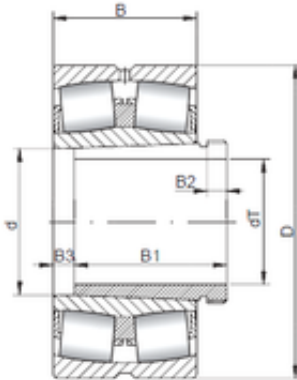

## PRECISION BEARING ACCESSORIES SPAIN C...

120 mm x 180 mm x 46 mm Loyal 23024  
KCW33+AH3024 spherical roller bearings

Bearing No. 23024 KCW33+AH3024

Size	120x180x46 mm
Bore Diameter	120 mm
Outer Diameter	180 mm
Width	46 mm
d	120 mm
d1	110 mm
D	180 mm
B	46 mm
C	46 mm
B1	4 mm
B2	13 mm
Weight	4,22 Kg
Basic dynamic load rating (C)	305 kN
Basic static load rating (C0)	510 kN
(Grease) Lubrication Speed	2000 r/min

23024 KCW33+AH3024 Bearing 2D drawings and 3D CAD models