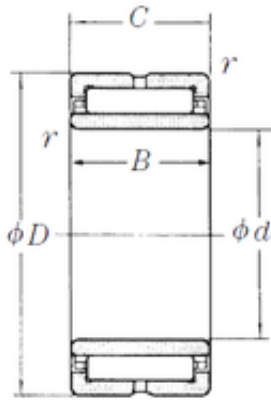

PRECISION BEARING ACCESSORIES SPAIN C...

180 mm x 250 mm x 69 mm NSK NA4936
needle roller bearings

Bearing No. NA4936

Size	180x250x69 mm
Bore Diameter	180 mm
Outer Diameter	250 mm
Width	69 mm
d	180 mm
Fw	205 mm
D	250 mm
B	69 mm
C	69 mm
r min.	2 mm
Weight	10 Kg
Basic dynamic load rating (C)	400 kN
Basic static load rating (C0)	940 kN

NA4936 Bearing 2D drawings and 3D CAD models