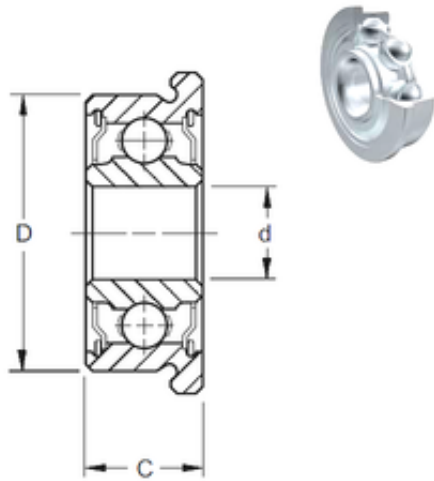

PRECISION BEARING ACCESSORIES SPAIN C...

9 mm x 24 mm x 7 mm ZEN SF609-2Z deep groove ball bearings

Bearing No. SF609-2Z

Size	9x24x7 mm
Bore Diameter	9 mm
Outer Diameter	24 mm
Width	7 mm
d	9 mm
D	24 mm
B	7 mm
C	7 mm
Basic dynamic load rating (C)	3,356 kN
Basic static load rating (C0)	1,444 kN

SF609-2Z Bearing 2D drawings and 3D CAD models