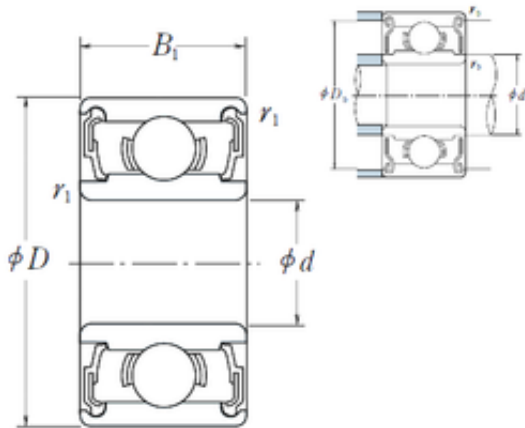

PRECISION BEARING ACCESSORIES SPAIN C...

9 mm x 24 mm x 7 mm NSK 609 DD deep groove ball bearings

Bearing No. 609 DD

Size	9x24x7 mm
Bore Diameter	9 mm
Outer Diameter	24 mm
Width	7 mm
d	9 mm
D	24 mm
B	7 mm
C	7 mm
r min.	0,3 mm
db max.	12 mm
Db min.	20,5 mm
rb max.	0,3 mm
Weight	0,0147 Kg
Basic dynamic load rating (C)	3,35 kN
Basic static load rating (C0)	1,43 kN

609 DD Bearing 2D drawings and 3D CAD models