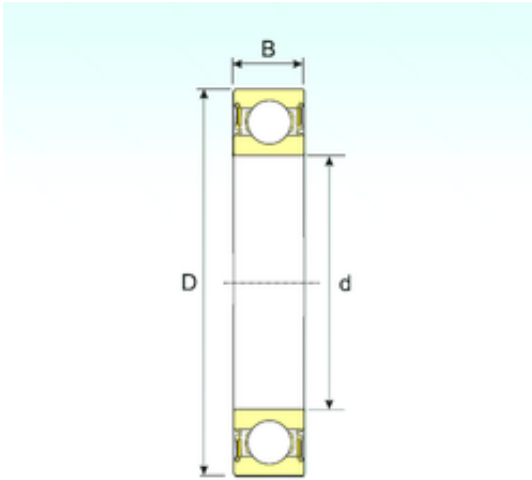

## PRECISION BEARING ACCESSORIES SPAIN C...

9 mm x 24 mm x 7 mm ISB 609-2RS deep groove ball bearings

Bearing No. 609-2RS

Size	9x24x7 mm
Bore Diameter	9 mm
Outer Diameter	24 mm
Width	7 mm
d	9 mm
D	24 mm
B	7 mm
C	7 mm
Weight	0,014 Kg
Basic dynamic load rating (C)	3,83 kN
Basic static load rating (C0)	1,63 kN

609-2RS Bearing 2D drawings and 3D CAD models