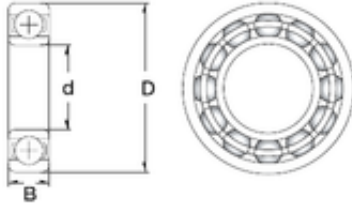

PRECISION BEARING ACCESSORIES SPAIN C...

9 mm x 24 mm x 7 mm ZEN P609-SB deep groove ball bearings

Bearing No. P609-SB

Size	9x24x7 mm
Bore Diameter	9 mm
Outer Diameter	24 mm
Width	7 mm
d	9 mm
D	24 mm
B	7 mm
C	7 mm
Weight	0,003 Kg