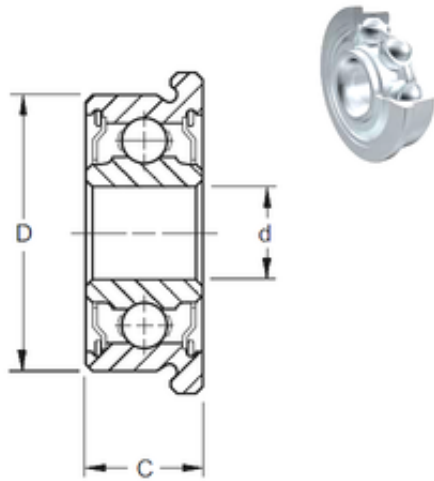

PRECISION BEARING ACCESSORIES SPAIN C...

9 mm x 24 mm x 7 mm ZEN F609-2Z deep groove ball bearings

Bearing No. F609-2Z

Size	9x24x7 mm
Bore Diameter	9 mm
Outer Diameter	24 mm
Width	7 mm
d	9 mm
D	24 mm
B	7 mm
C	7 mm
Basic dynamic load rating (C)	3,356 kN
Basic static load rating (C0)	1,444 kN

F609-2Z Bearing 2D drawings and 3D CAD models